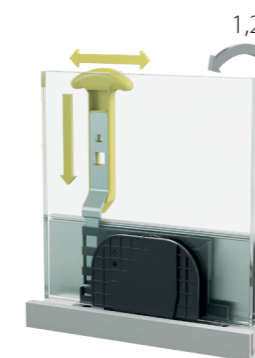

EASY GLASS® PRIME

Turbo boost your glass balustrades

With Easy Glass Prime, you will install your next balustrade in record time. Our high-quality glass railing is equipped with the unique Q-disc System. It speeds up glass installation and makes it easier to align each panel. Prime is suitable for glass up to 25.52 mm thick.

Features

- Glass installation in seconds - no gluing, screwing or wedging
- Stepless glass alignment by up to 1,2° from the vertical
- Glass installation carried out from the inside - no scaffolding required
- Uncomplicated demounting in the event of glass breakage

Characteristics

Designed for: Light to heavy use
Use: Indoor and outdoor
Variants: Top and fascia mount
Applications: Balconies, galleries, walkways, dividers, stairs and Juliet balconies
Material: Aluminium (mill finish, brushed anodised and powder coated in RAL 9005 black)
Glass thickness: 17,52 to 25,52 mm

1

2

3

Unbeatable ease of installation – with the Q-disc® System

1. Uncomplicated installation: Click the Q-disc into the inlay.
2. Perfect alignment of the glass: Slide the inlay to align the glass.
3. Securely fasten the glass: Turn the Q-disc with the tool and a torque spanner.

Do you have any questions or would you like to receive a quote? Then get in touch with us.

☎ 0800 781 42 45

✉ sales.uk@q-railing.com