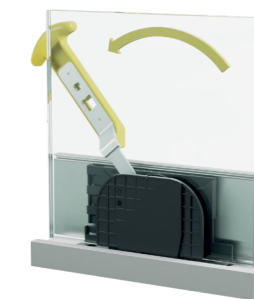

EASY GLASS® PRIME

Turbo boost your glass balustrades

With Easy Glass Prime, you will install your next balustrade in record time. Our high-quality glass railing is equipped with the unique Q-disc System. It speeds up glass installation and makes it easier to align each panel. Prime is suitable for glass up to 25.52 mm thick.

Features

- Glass installation in seconds - no gluing, screwing or wedging
- Stepless glass alignment by up to 1,2° from the vertical
- Glass installation carried out from the inside - no scaffolding required
- Uncomplicated demounting in the event of glass breakage

Characteristics

Designed for: Light to heavy use
Use: Indoor and outdoor
Variants: Top and fascia mount
Applications: Balconies, galleries, walkways, dividers, stairs and Juliet balconies
Material: Aluminium (mill finish, brushed anodised and powder coated in RAL 9005 black)
Glass thickness: 17,52 to 25,52 mm

1

2

3

Unbeatable ease of installation – with the Q-disc® System

1. Uncomplicated installation: Click the Q-disc into the inlay.
2. Perfect alignment of the glass: Slide the inlay to align the glass.
3. Securely fasten the glass: Turn the Q-disc with the tool and a torque spanner.

Do you have any questions or would you like to receive a quote? Then get in touch with us.

☎ 0800 781 42 45

✉ sales.uk@q-railing.com